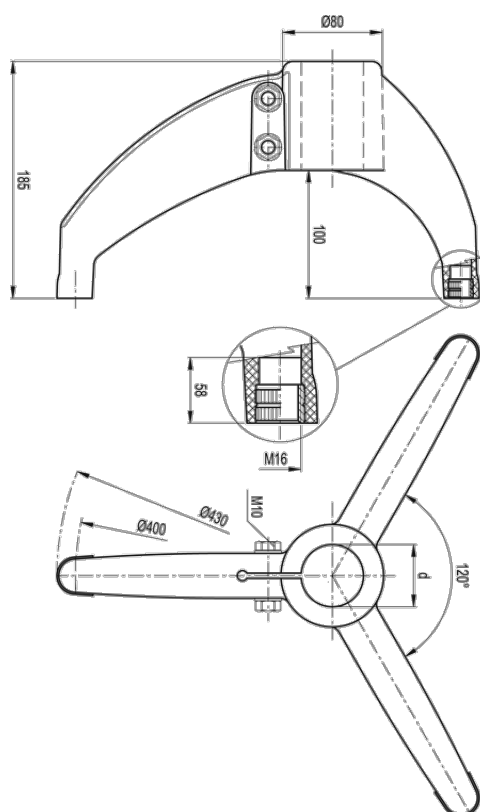

Data Sheet

Article number: 2310419591
Description: E+G Support base
BAS3-48-SST

Measures

d (inch) = 1 1/2 Gas

d mm = 48.3

Weight (g) = 790